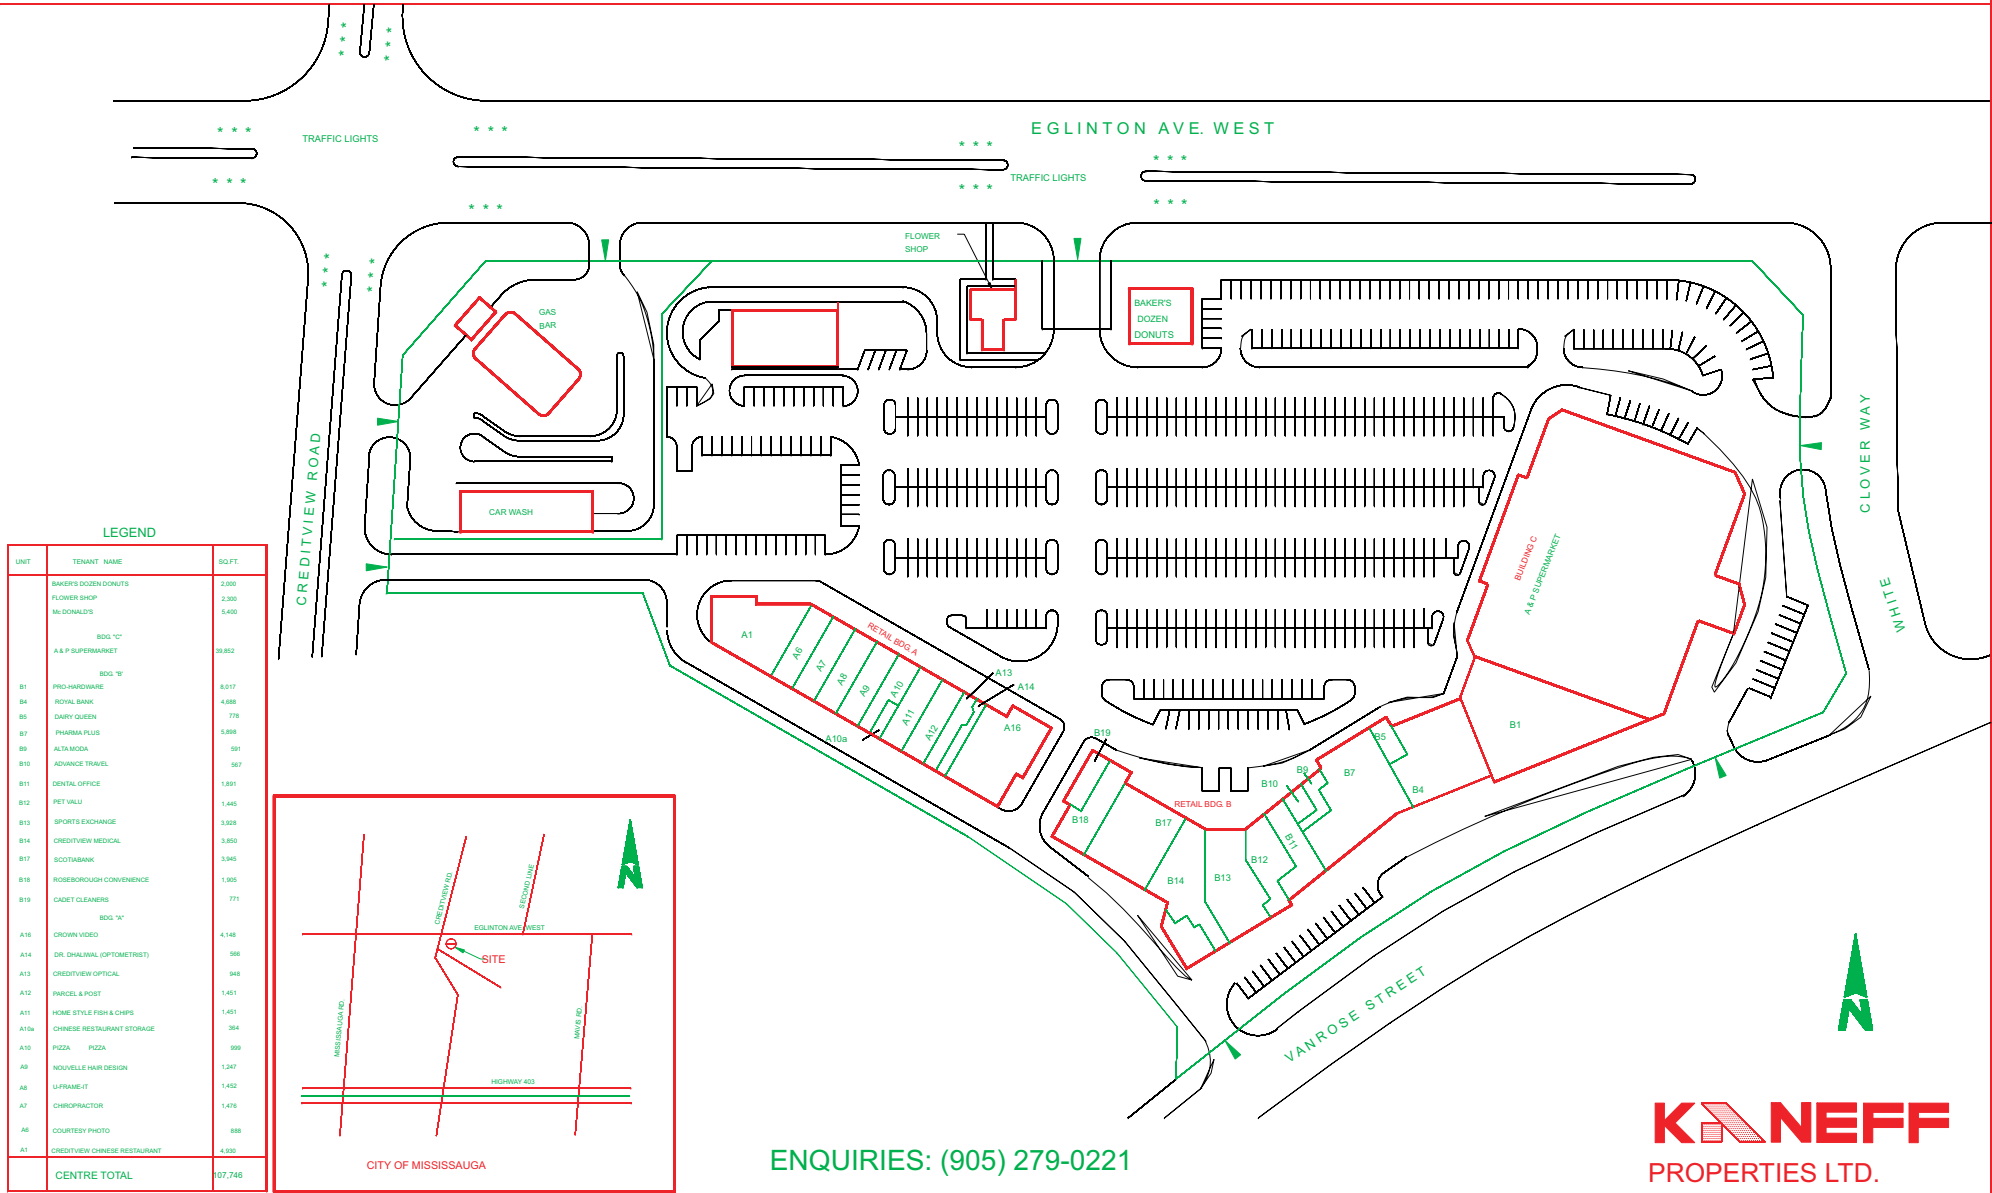

ROSEBOROUGH SHOPPING CENTRE

EGLINTON AVE. WEST & CREDITVIEW ROAD, MISSISSAUGA, ONTARIO

LEGEND

UNIT	TENANT NAME	SQ. FT.
	BAKERS DOZEN DONUTS	2,300
	FLOWER SHOP	2,300
	Mc DONALD'S	5,400
	BLDG 'C'	
	A & P SUPERMARKET	29,852
	BLDG 'B'	
B1	PRO-HARDWARE	8,017
B4	ROYAL BANK	4,888
B5	DARY QUEEN	778
B7	PHARMA PLUS	5,888
B9	ALTA MODA	591
B10	ADVANCE TRAVEL	567
B11	DENTAL OFFICE	1,891
B12	PET WALU	1,445
B13	SPORTS EXCHANGE	3,528
B14	CREDITVIEW MEDICAL	3,850
B17	SCOTIABANK	3,545
B18	ROSEBOROUGH CONVENIENCE	1,905
B19	CADET CLEANERS	771
	BLDG 'A'	
A15	CROWN VIDEO	4,148
A14	DR. DHANWAL (OPTOMETRIST)	588
A13	CREDITVIEW OPTICAL	948
A12	PARCEL & POST	1,451
A11	HOME STYLE FISH & CHIPS	1,451
A10a	CHINESE RESTAURANT STORAGE	384
A10	PIZZA PIZZA	989
A9	NOUVELLE HAIR DESIGN	1,247
A8	LI-FRAME-IT	1,452
A7	CHIROPRACTOR	1,476
A6	COURTESY PHOTO	888
A1	CREDITVIEW CHINESE RESTAURANT	4,920
	CENTRE TOTAL	107,746